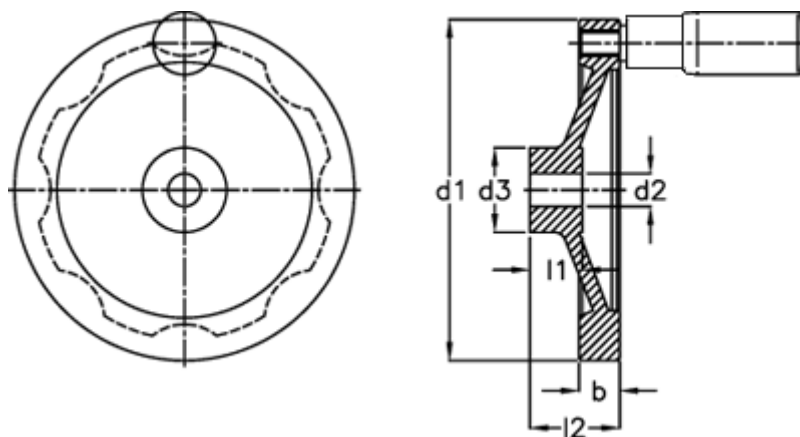

Data Sheet

Article number: 20377341

Description: E+G Handwheel
GN 323-250-B22-R

Measures

b = 23.0

d1 = 250

d2 H7 = 22

d3 = 48

Handle = 25

l1 = 28

l2 = 51